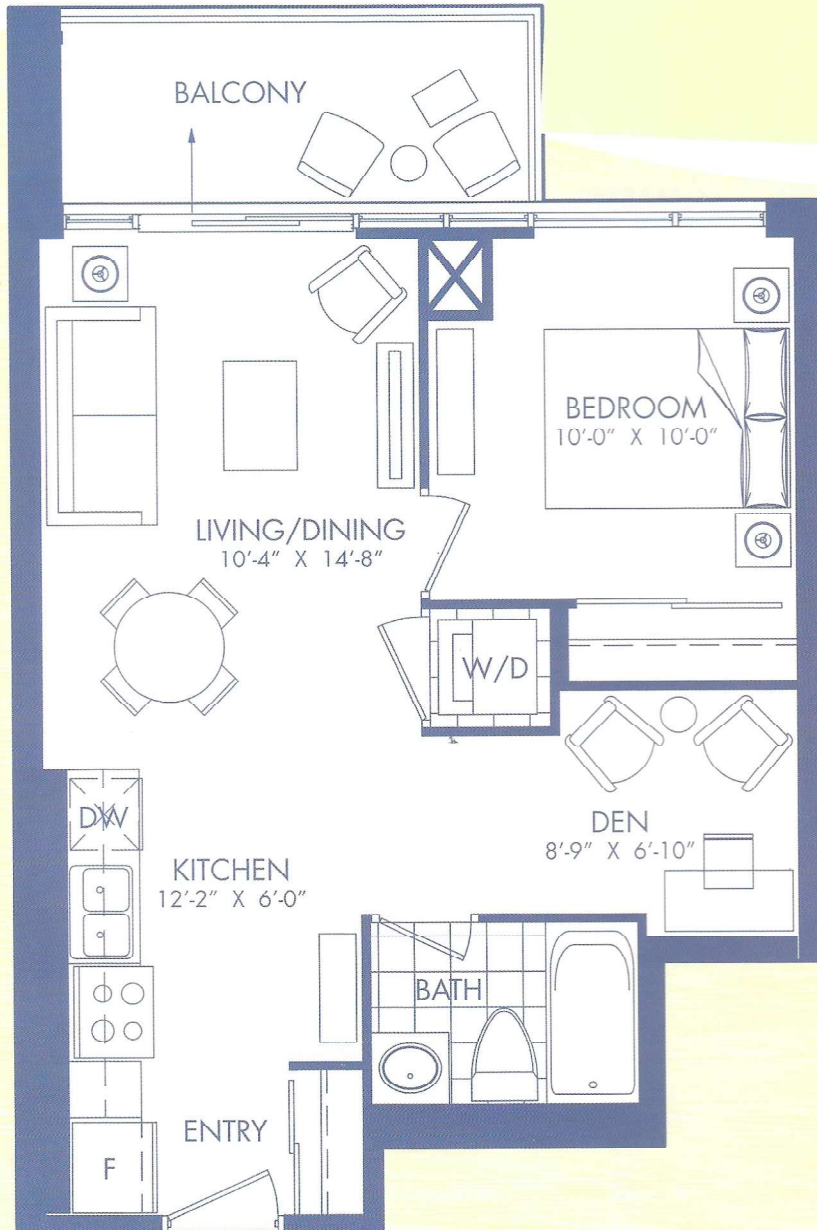

OCEANSIDE 1L+D

1 BEDROOM + DEN
 555 SF. LIVING AREA + 63 SF. OUTDOOR
 618 SF. TOTAL AREA

4.2

03

All areas and stated room dimensions are approximate. Floor area measured in accordance with Tarion Warranty Corporation bulletin #22. Actual living area will vary from the floor area stated. The purchaser acknowledges that the actual unit purchased may be reverse layout to the plan shown. Illustration is artist concept. Furniture not included. E. & O.E.